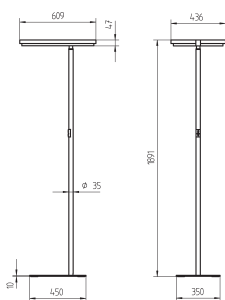

ACCESSORIES

ORDER NUMBER

DESK-MOUNTED LUMINAIRES

Table clamp black, Span 20 mm – 28 mm (Further adaptations available on request)	191 102 019

Free-standing luminaire