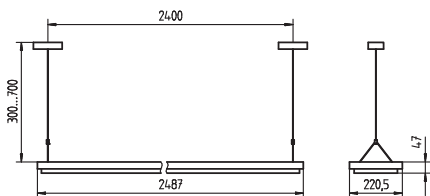

Pendant uplighter 428/454

PENDANT UPLIGHTER	TYPE	FITTED WITH	ORDER NUMBER
Pendant uplighter switchable	DYP 228	2 x 28 W	121 454 008
Pendant uplighter dimmable, DALI	DYP 228/D	2 x 28 W	121 456 008
Pendant uplighter PIR Taster	DYP 228/R	2 x 28 W	121 456 021
Pendant uplighter PIR wireless	DYP 228/RF	2 x 28 W	121 456 018
Pendant uplighter switchable	DYP 235	2 x 35 W	121 471 008
Pendant uplighter dimmable, DALI	DYP 235/D	2 x 35 W	121 474 008
Pendant uplighter switchable	DYP 254	2 x 54 W	121 455 008
Pendant uplighter dimmable, DALI	DYP 254/D	2 x 54 W	121 457 008
Pendant uplighter PIR Taster	DYP 254/R	2 x 54 W	121 457 021
Pendant uplighter PIR wireless	DYP 254/RF	2 x 54 W	121 457 018
Pendant uplighter switchable	DYP 428/2	4 x 28 W	121 458 008
Pendant uplighter dimmable, DALI	DYP 428/D	4 x 28 W	121 460 008
Pendant uplighter PIR Taster	DYP 428/R	4 x 28 W	121 461 020
Pendant uplighter switchable	DYP 454/2	4 x 54 W	121 459 008
Pendant uplighter dimmable, DALI	DYP 454/D	4 x 54 W	121 461 008
Pendant uplighter PIR Taster	DYP 454/R	4 x 54 W	121 461 020

ACCESSORIES

PENDANT UPLIGHTER PIR WIRELESS	Battery-free wall transmitter	ORDER NUMBER
		330 633 010