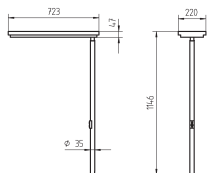

Desk-mounted luminaire

FREE-STANDING LUMINAIRES TYPE FITTED WITH ORDER NUMBER

Free-standing luminaire switchable	DYS 255	2 x 55 W	121 438 008
Free-standing luminaire dimmable	DYS 255/D	2 x 55 W	121 437 008
Free-standing luminaire PULSE HFMD	DYS 255/P	2 x 55 W	121 436 008

DESK-MOUNTED LUMINAIRES TYPE FITTED WITH ORDER NUMBER

Desk-mounted luminaire switchable	DYT 255	2 x 55 W	121 448 008
Desk-mounted luminaire dimmable	DYT 255/D	2 x 55 W	121 447 008
Desk-mounted luminaire PULSE HFMD	DYT 255/P	2 x 55 W	121 446 008

ACCESSORIES ORDER NUMBER

DESK-MOUNTED LUMINAIRES:	Table clamp black, Span 20 mm – 28 mm	191 102 019
	(Further adaptations available on request)