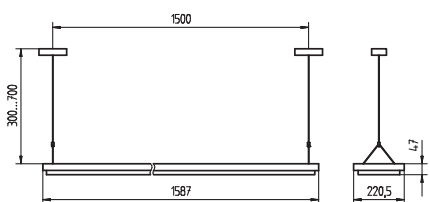

Pendant uplighter 235