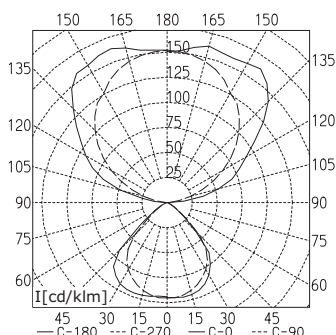

Wall-mounted luminaire comfort