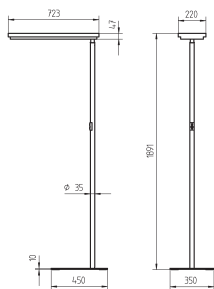

ORDER NUMBERS

Free-standing luminaire