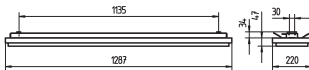

Surface-mounted luminaire