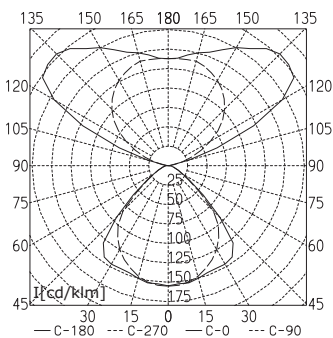

TECHNICAL DATA

TYCOON COMFORT PENDANT UPLIGHTER

TWO- AND FOUR-FLAME

Pendant uplighter

CONNECTED LOAD	230 – -240 V; 50/60 Hz
FITTED WITH	2 x/4 x fluorescent lamps T16 28 W, 35 W/54 W
WORK EQUIPMENT	electronic ballast
POWER CONSUMPTION	approx. 63 W, 79 W/119 W or 126 W/238 W
MAINS LEAD	approx. 1.0 m; with free stranded wires
MATERIAL HOUSING	aluminum/Plastic, painted silver metallic
FASTENING	steel cord 0.3 m – 0.7 m
OPERATION	switch, button, DALI, wireless
LUMINAIRE EFFICIENCY	with cover 94 % (28 W, 35 W)/90 % (54 W)
LIGHT DISTRIBUTION	symmetrical; direct proportion approx. 35 %
GLARE PROTECTION	light-amplifying micro prism, medium luminance on the reflector in accordance with EN 12464
LAMP COVER	acrylic, clear

SPECIAL FEATURES

- Very high efficiency of > 90 % thanks to innovative light technology
- Depending on the room coordinates, consumption of < 10 W per m² can be generated
- The standard-compliant all-round glare control enables the luminaire to be positioned directly above workplaces and at an angle to the windows
- Integrated multiwatt electronic ballasts enable the optional use of 28 W or 54 W lamps for a flexible adjustment of the lighting level to changing room and workplace requirements
- Integrated EnOcean wireless technology 868 MHz, lighting level can be set wirelessly (type RF)
- Integrated DALI MULTleco PIR (passive infrared) light management system with daylight and presence monitoring