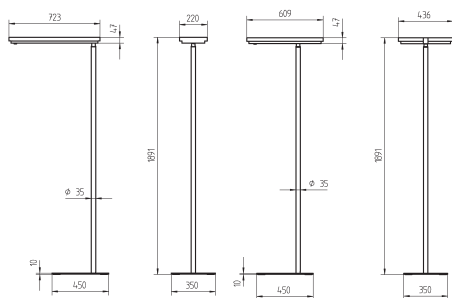

ORDER NUMBERS

Two-flame

Four-flame

Free-standing luminaire