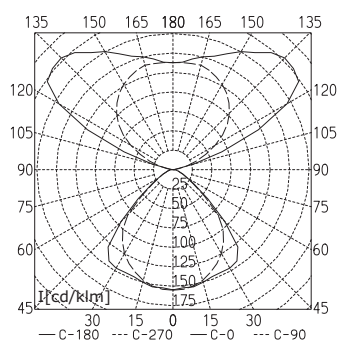

TECHNICAL DATA

TYCOON COMFORT FREE-STANDING LUMINAIRE T5 VARIANT

TWO-FLAME STRAIGHT POLE

efficient *light*

Free-standing luminaire

CONNECTED LOAD	230 – 240 V; 50/60 Hz
FITTED WITH	2 x fluorescent lamps T5 28/54 W
WORK EQUIPMENT	electronic ballast
POWER CONSUMPTION	approx. 63 W/119 W
MAINS LEAD	approx. 3 m; shock-proof plug
MATERIAL HOUSING	steel/Aluminum/Plastic, painted silver metallic
TUBULAR SECTION	steel tube silver metallic paint, straight
BASE	rectangular steel sheet, flat, silver metallic paint
OPERATION	multifunction button in the tubular section
LUMINAIRE EFFICIENCY	with cover 94 % /90 %
LIGHT DISTRIBUTION	symmetrical; direct proportion approx. 35 %
GLARE PROTECTION	light-amplifying micro prism, medium Luminance on the reflector in accordance with EN 12464
LAMP COVER	acrylic, clear