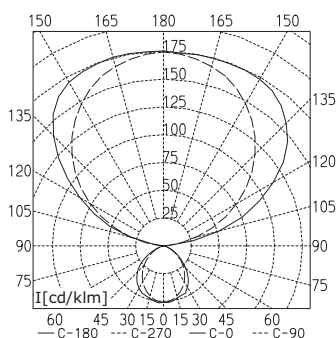

Wall-mounted luminaire classic

CONNECTED LOAD	230 – 240 V; 50/60 Hz
FITTED WITH	2 x compact fluorescent lamps TC-L 55 W
WORK EQUIPMENT	electronic ballast
POWER CONSUMPTION	approx. 117 W
MAINS LEAD	direct power supply
MATERIAL HOUSING	aluminum/Plastic, painted silver metallic
LUMINAIRE EFFICIENCY	with cover 73 % (COMFORT), 67 % (CLASSIC)

SPECIAL FEATURES

- Removable side part and screen for easy changing of lamps and easy cleaning
- Luminous power switchable, dimmable, DALI

ORDER NUMBERS

TYPE

ORDER NUMBER

COMFORT

LIGHT DISTRIBUTION	Symmetrical; direct proportion approx. 27 %, indirect proportion approx. 73 %	
GLARE PROTECTION	Light-amplifying micro prism, medium luminance on the reflector in accordance with EN 12464-1	
Switchable	DYW 255	121 395 008
Digitally dimmable DALI	DYW 255/D	121 396 008

CLASSIC

LIGHT DISTRIBUTION	Symmetrical; direct proportion approx. 17 %, indirect proportion approx. 83 %	
GLARE PROTECTION	Fine-louvre element	
Switchable	LYW 255	121 381 008
Digitally dimmable DALI	LYW 255/D	121 382 008