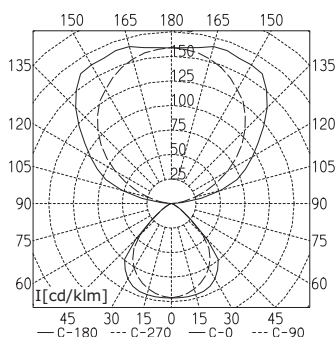

Free-standing luminaire/Desk-mounted luminaire

CONNECTED LOAD	230 – 240V; 50/60Hz
FITTED WITH	4 x compact fluorescent lamps TC-L 55 W
WORK EQUIPMENT	electronic ballast
POWER CONSUMPTION	approx. 235 W
MAINS LEAD	approx. 3 m; shock-proof plug
MATERIAL HOUSING	aluminum/Plastic, painted silver metallic
TUBULAR SECTION	steel tube silver metallic paint, offset
BASE	c-shaped steel sheet, flat, silver metallic paint
OPERATION	multifunction button in the tubular section
LUMINAIRE EFFICIENCY	72 %
LIGHT DISTRIBUTION	symmetrical; direct proportion approx. 27 %
GLARE PROTECTION	light-amplifying micro prism, medium luminance on the reflector in accordance with the EN 12464-1 specifications
LAMP COVER	none

SPECIAL FEATURES

- Integrated light and presence sensor PULSE HFMD
- Sensitive response; pleasant, inconspicuous control and dimming behaviour thanks to appropriate impulse delay and asymmetrical dimming of PULSE HFMD
- Two individually adjustable lighting levels
- Easy to reach, multifunctional operating element (can be connected to switched power sockets)
- Luminaire head can be rotated by +/- 90°
- Removable side part and screen for easy changing of lamps and easy cleaning
- Head connection can be rotated to an angle of +/- 45°
- Integrated EIB/KNX or LON component (for Type DYS 455/PB)