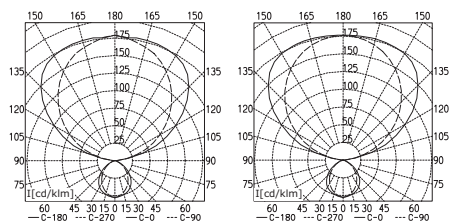

Two-flame

Four-flame

Free-standing luminaire/Desk-mounted luminaire