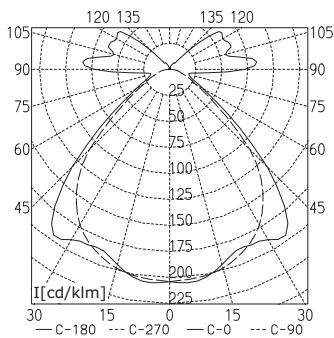

ACCESSORIES

PENDANT UPLIGHTER PIR WIRELESS	Battery-free wall transmitter	ORDER NUMBER
		330 633 010

TECHNICAL DATA

TYCOON SURFACE-MOUNTED LUMINAIRE

TWO-FLAME

CONNECTED LOAD	230 – 240 V; 50/60 Hz
FITTED WITH	2 x fluorescent lamps T 16 28 W
WORK EQUIPMENT	electronic ballast
POWER CONSUMPTION	63 W
MAINS LEAD	direct power supply
MATERIAL HOUSING	aluminum/Plastic, painted silver metallic
LUMINAIRE EFFICIENCY	with cover 69 %
GLARE PROTECTION	light-amplifying micro prism
LIGHT DISTRIBUTION	symmetrical; direct proportion 76 %; ceiling illuminated sideways