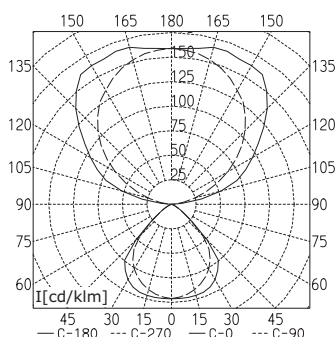

TECHNICAL DATA

TYCOON COMFORT FREE-STANDING AND DESK-MOUNTED LUMINAIRES

FOUR-FLAME STRAIGHT POLE

efficient *light*

Free-standing luminaire/Desk-mounted luminaire

CONNECTED LOAD	230 – 240 V; 50/60 Hz
FITTED WITH	4 x compact fluorescent lamps TC-L 55 W
WORK EQUIPMENT	electronic ballast
POWER CONSUMPTION	approx. 235 W
MAINS LEAD	approx. 3 m; shock-proof plug
MATERIAL HOUSING	aluminum/Plastic, painted silver metallic
TUBULAR SECTION	steel tube silver metallic paint, straight
BASE	rectangular steel sheet, flat, silver metallic paint
OPERATION	multifunction button in the tubular section
LUMINAIRE EFFICIENCY	72 %
LIGHT DISTRIBUTION	symmetrical; direct proportion approx. 27 %
GLARE PROTECTION	light-amplifying micro prism, medium luminance on the reflector in accordance with the EN 12464-1 specifications
LAMP COVER	none