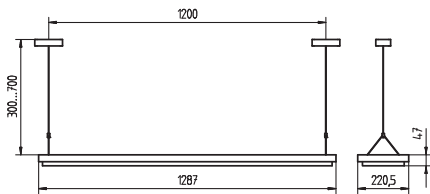

ORDER NUMBERS

Pendant uplighter 228/254