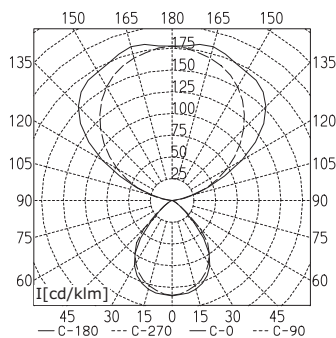

(Further adaptations available on request)

TECHNICAL DATA

TYCOON COMFORT FREE-STANDING AND DESK-MOUNTED LUMINAIRES

TWO-FLAME STRAIGHT POLE

Free-standing luminaire/Desk-mounted luminaire

CONNECTED LOAD	230 – 240 V; 50/60 Hz
FITTED WITH	2 x compact fluorescent lamps TC-L 55 W
WORK EQUIPMENT	electronic ballast
POWER CONSUMPTION	approx. 114 W
MAINS LEAD	approx. 3 m; shock-proof plug
MATERIAL HOUSING	aluminum/Plastic, painted silver metallic
TUBULAR SECTION	steel tube silver metallic paint, straight
BASE	rectangular steel sheet, flat, silver metallic paint
OPERATION	multifunction button in the tubular section
LUMINAIRE EFFICIENCY	72 %
LIGHT DISTRIBUTION	symmetrical; direct proportion approx. 27 %
GLARE PROTECTION	light-amplifying micro prism, medium luminance on the reflector in accordance with the EN 12464-1 specifications
LAMP COVER	None